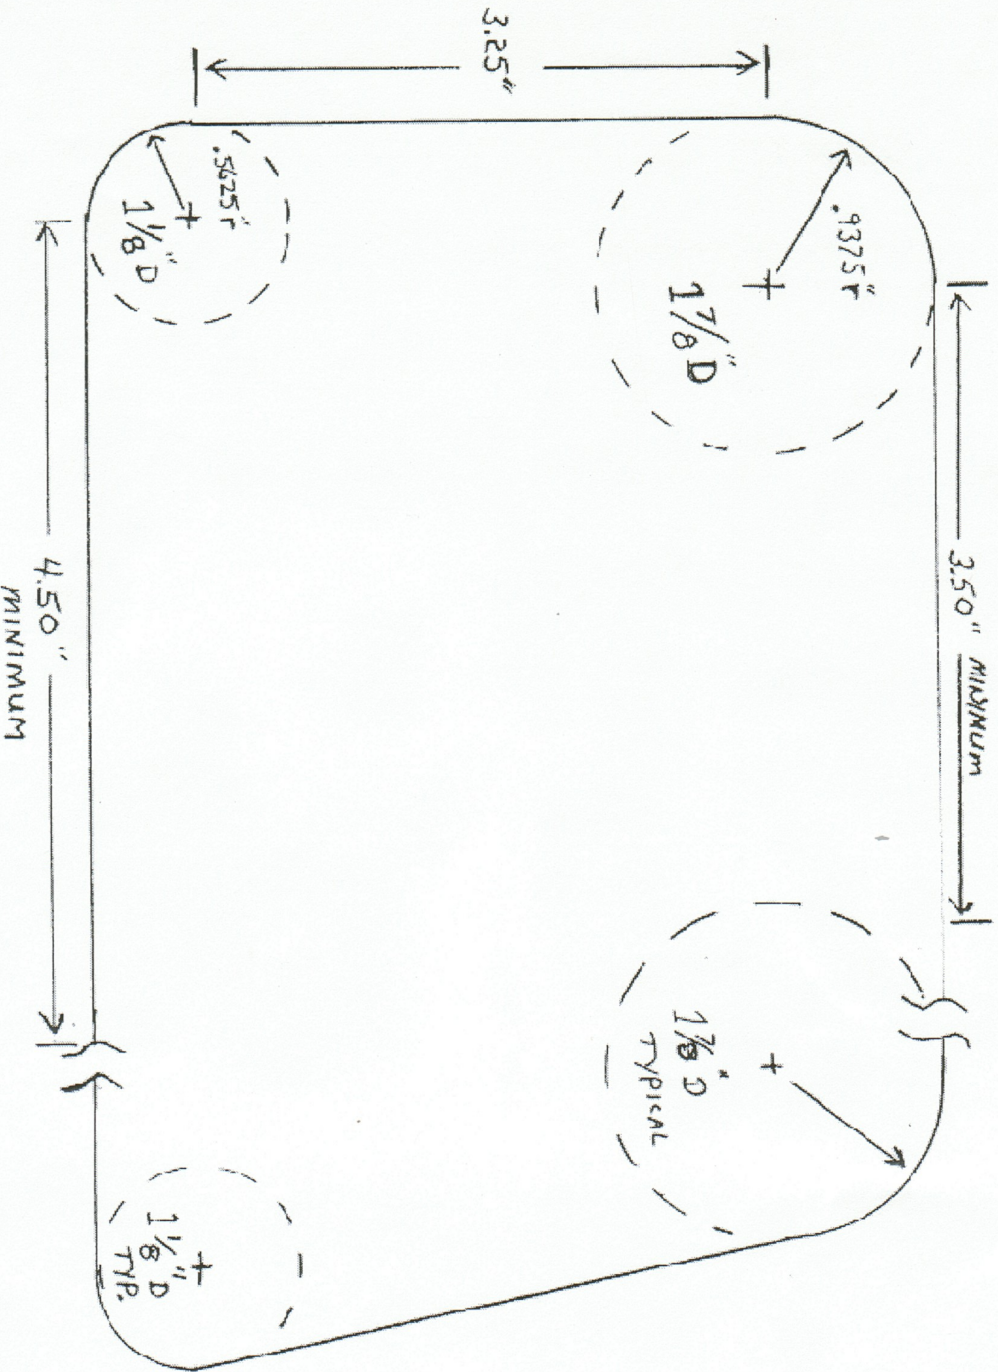

Proprietary Information See [www.Dorcliff-Aerocrafts.com](http://www.Dorcliff-Aerocrafts.com)

REV	DESCRIPTION	DATE	APP'D
NEW	from data	8-15-2005	

**DORCLIFF-AEROCRAFTS, LLC**

Date 8-15-05

Drawn By	PDC	Date 8-15-05		<b>DORCLIFF-AEROCRAFTS, LLC</b>			
Tol.	XX	2PLC	3PLC	4PLC	ANG	drawing Title	Part number
.1/16	.03	.010	N/A	1 deg		<b>Scoop Hole- template, # KS-9</b>	
Material: N/A	Finish: N/A	Next Assembly: N/A	Location: install	Scale: 1:1			